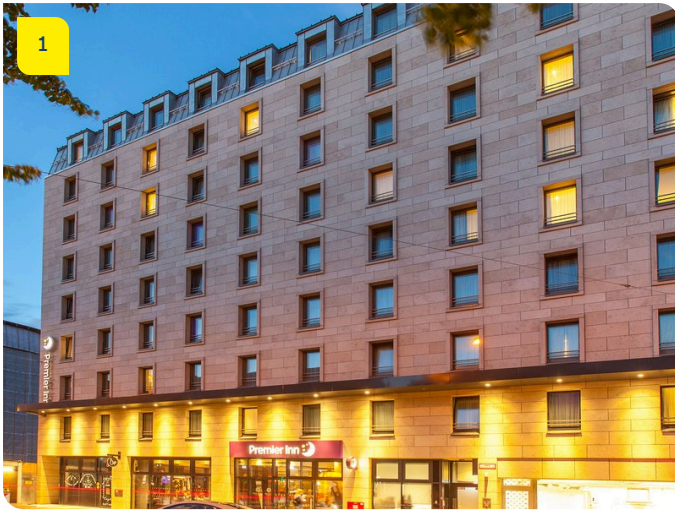

A guaranteed good night's sleep in the heart of the city

The elegant building envelope is just a first taste of the high-quality interior fittings. The British hotel brand promises premium quality at economy prices, and that's exactly what it delivers. The spacious rooms are equipped with modern bathrooms, soundproofed walls, blackout curtains, and – as a special highlight – handmade, sustainable box-spring beds by Hypnos, supplier to the British royal residences.

Impressions

Image notes

1

Premier Inn Hotel München City (Zentrum), München

The Premier Inn is located at Sonnenstraße 25 between Karlsplatz and Sendlinger Tor, right in the centre of Munich.

2

Premier Inn Hotel München City (Zentrum), München

The façade is made of fine-grained Jura limestone and comes from the Franconian Alb, just a stone's throw from Munich.

Do you have questions about the project or would you like to learn more? Feel free to contact us for further information.